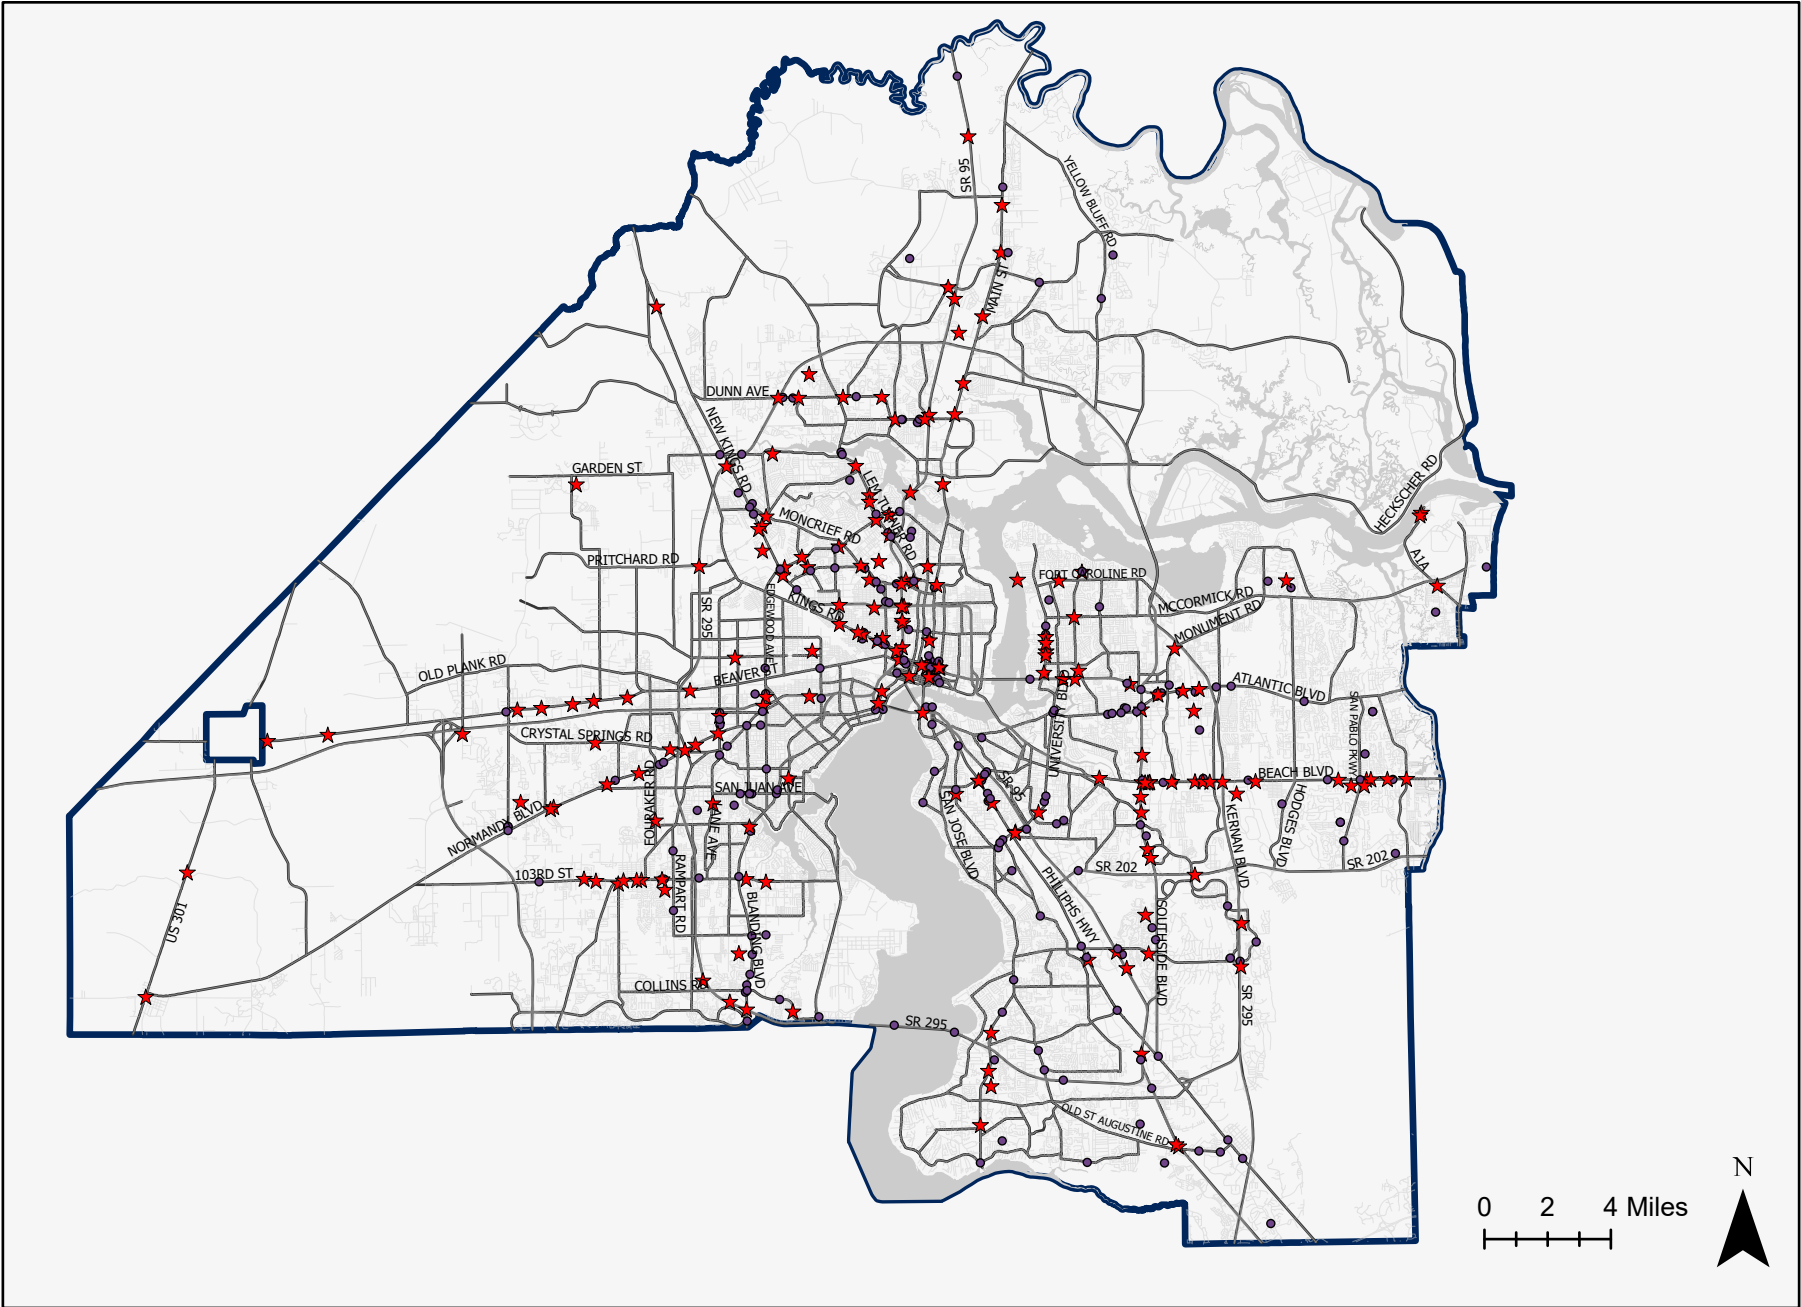

Fatalities and Serious Injuries Map (FSI)

City of Jacksonville

Pedestrian Crashes by Location and Severity (2017-2021)

Downtown Jacksonville

1) Source: Signal 4 Analytics: Crash records 2017-2021. Data is current as of May 2023.
 2) Data displayed contains reportable crashes with latitude and longitude information. Additional crashes may have occurred.
 3) This document is for illustrational purposes only.