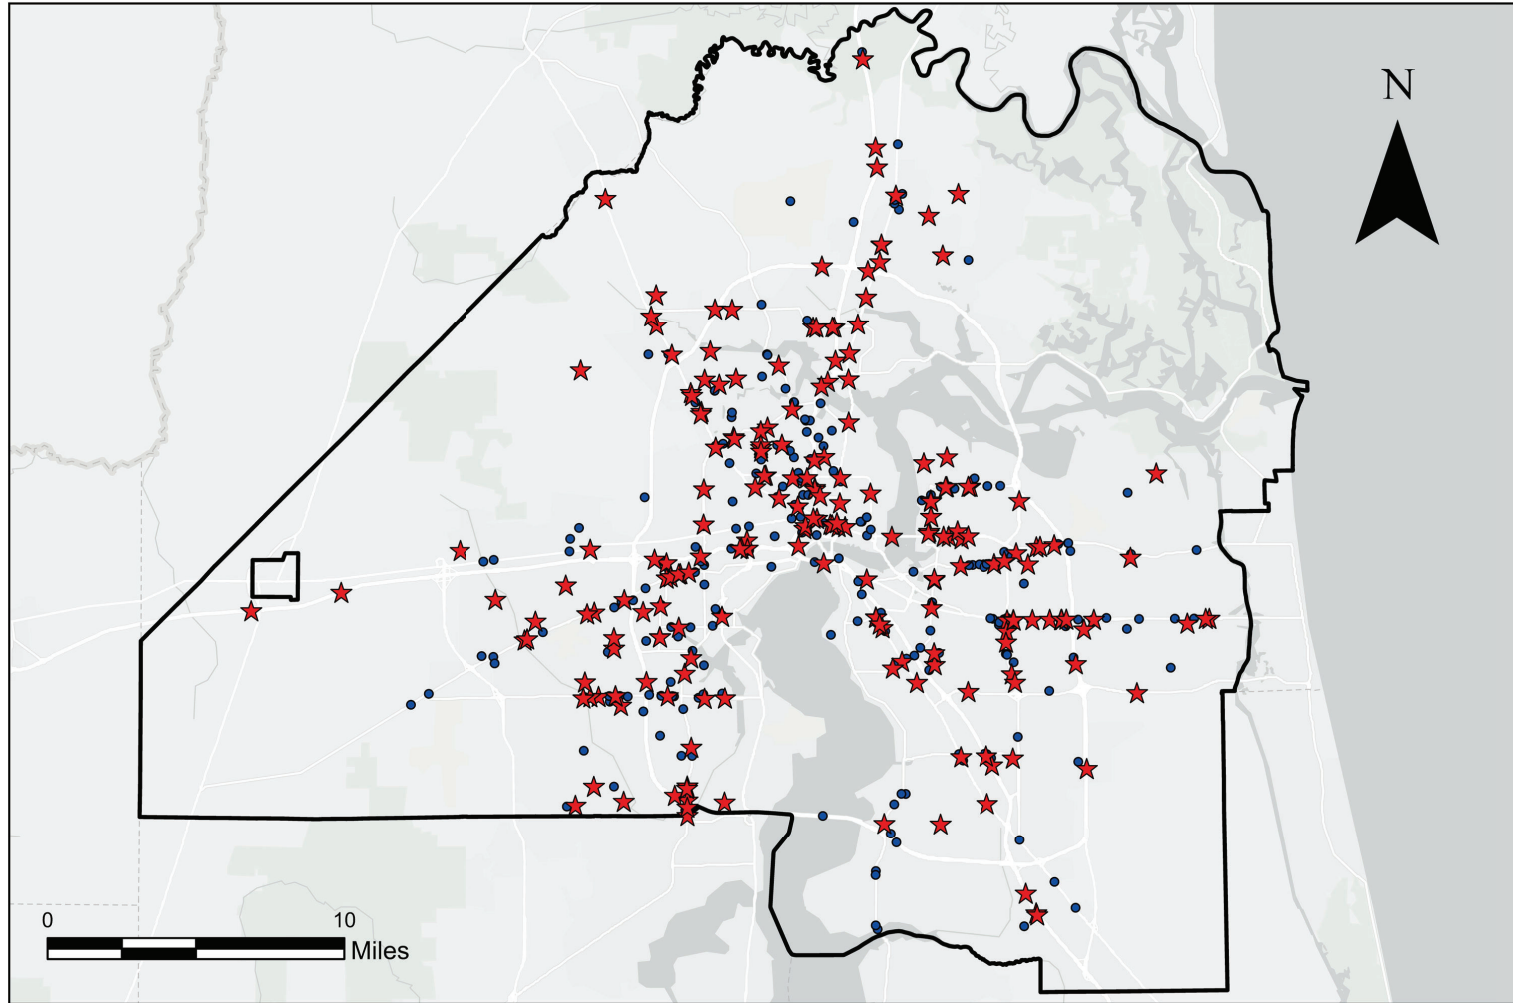

City of Jacksonville

Pedestrian Crashes by Location and Severity (2020-2024)

Legend

- Serious Injury (209)
- ★ Fatality (260)
- City of Jacksonville Boundary

Downtown Jacksonville

Fatalities and Serious Injuries Map (FSI)

Last Updated: 4/7/2026

- 1)Source: Signal 4 Analytics: Crash records 2020-2024. Data is current as of April 2026
- 2)Data displayed contains reportable crashes with latitude and longitude information. Additional crashes may have occurred.
- 3)This document is for illustrative purposes only.