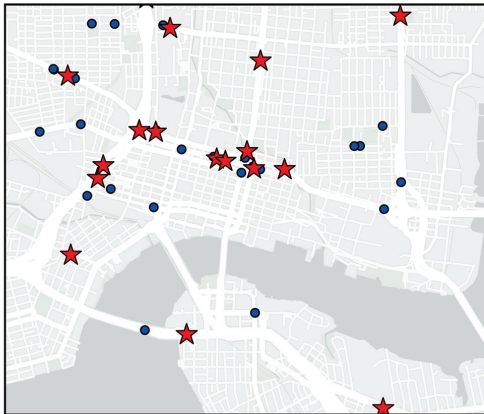

City of Jacksonville

Pedestrian Crashes by Location and Severity (2020-2024)

Legend

- Serious Injury (209)
- ★ Fatality (260)
- City of Jacksonville Boundary

Downtown Jacksonville

Fatalities and Serious Injuries Map (FSI)

Last Updated: 4/7/2026

- 1)Source: Signal 4 Analytics: Crash records 2020-2024. Data is current as of April 2026
- 2)Data displayed contains reportable crashes with latitude and longitude information. Additional crashes may have occurred.
- 3)This document is for illustrative purposes only.