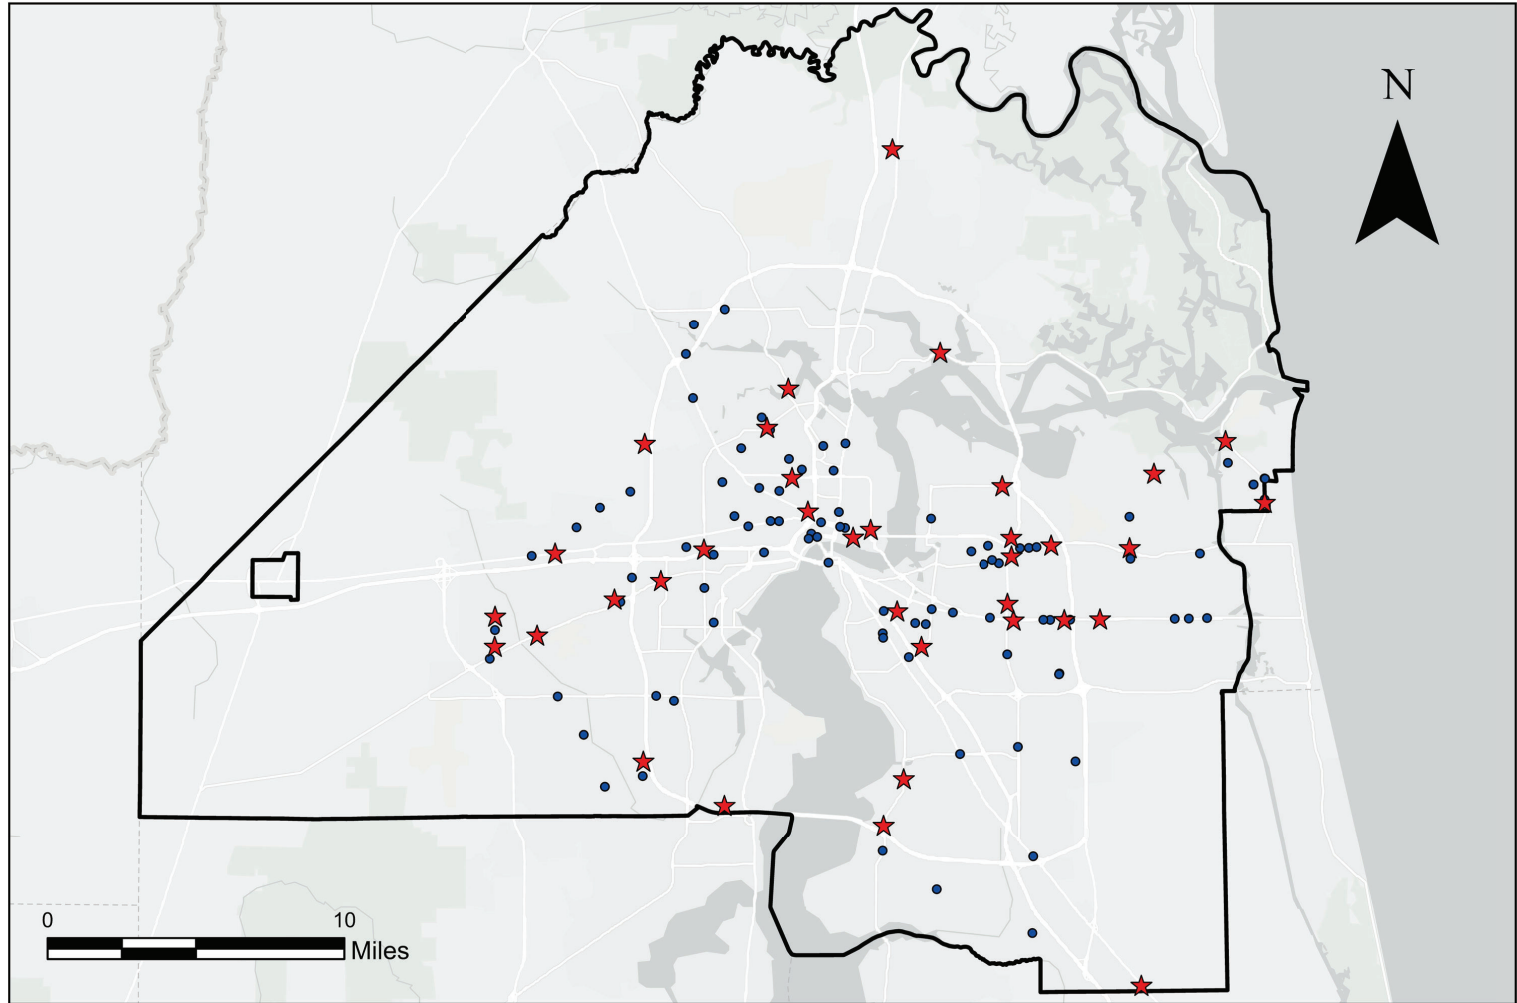

# City of Jacksonville

Bicycle Crashes by Location and Severity (2020-2024)

# Fatalities and Serious Injuries Map (FSI)

**Legend**

- Serious Injury (93)
- ★ Fatality (35)
- City of Jacksonville Boundary

## Downtown Jacksonville

Last Updated: 4/7/2026

1)Source: Signal 4 Analytics: Crash records 2020-2024. Data is current as of April 2026  
2)Data displayed contains reportable crashes with latitude and longitude information. Additional crashes may have occurred.  
3)This document is for illustrative purposes only.