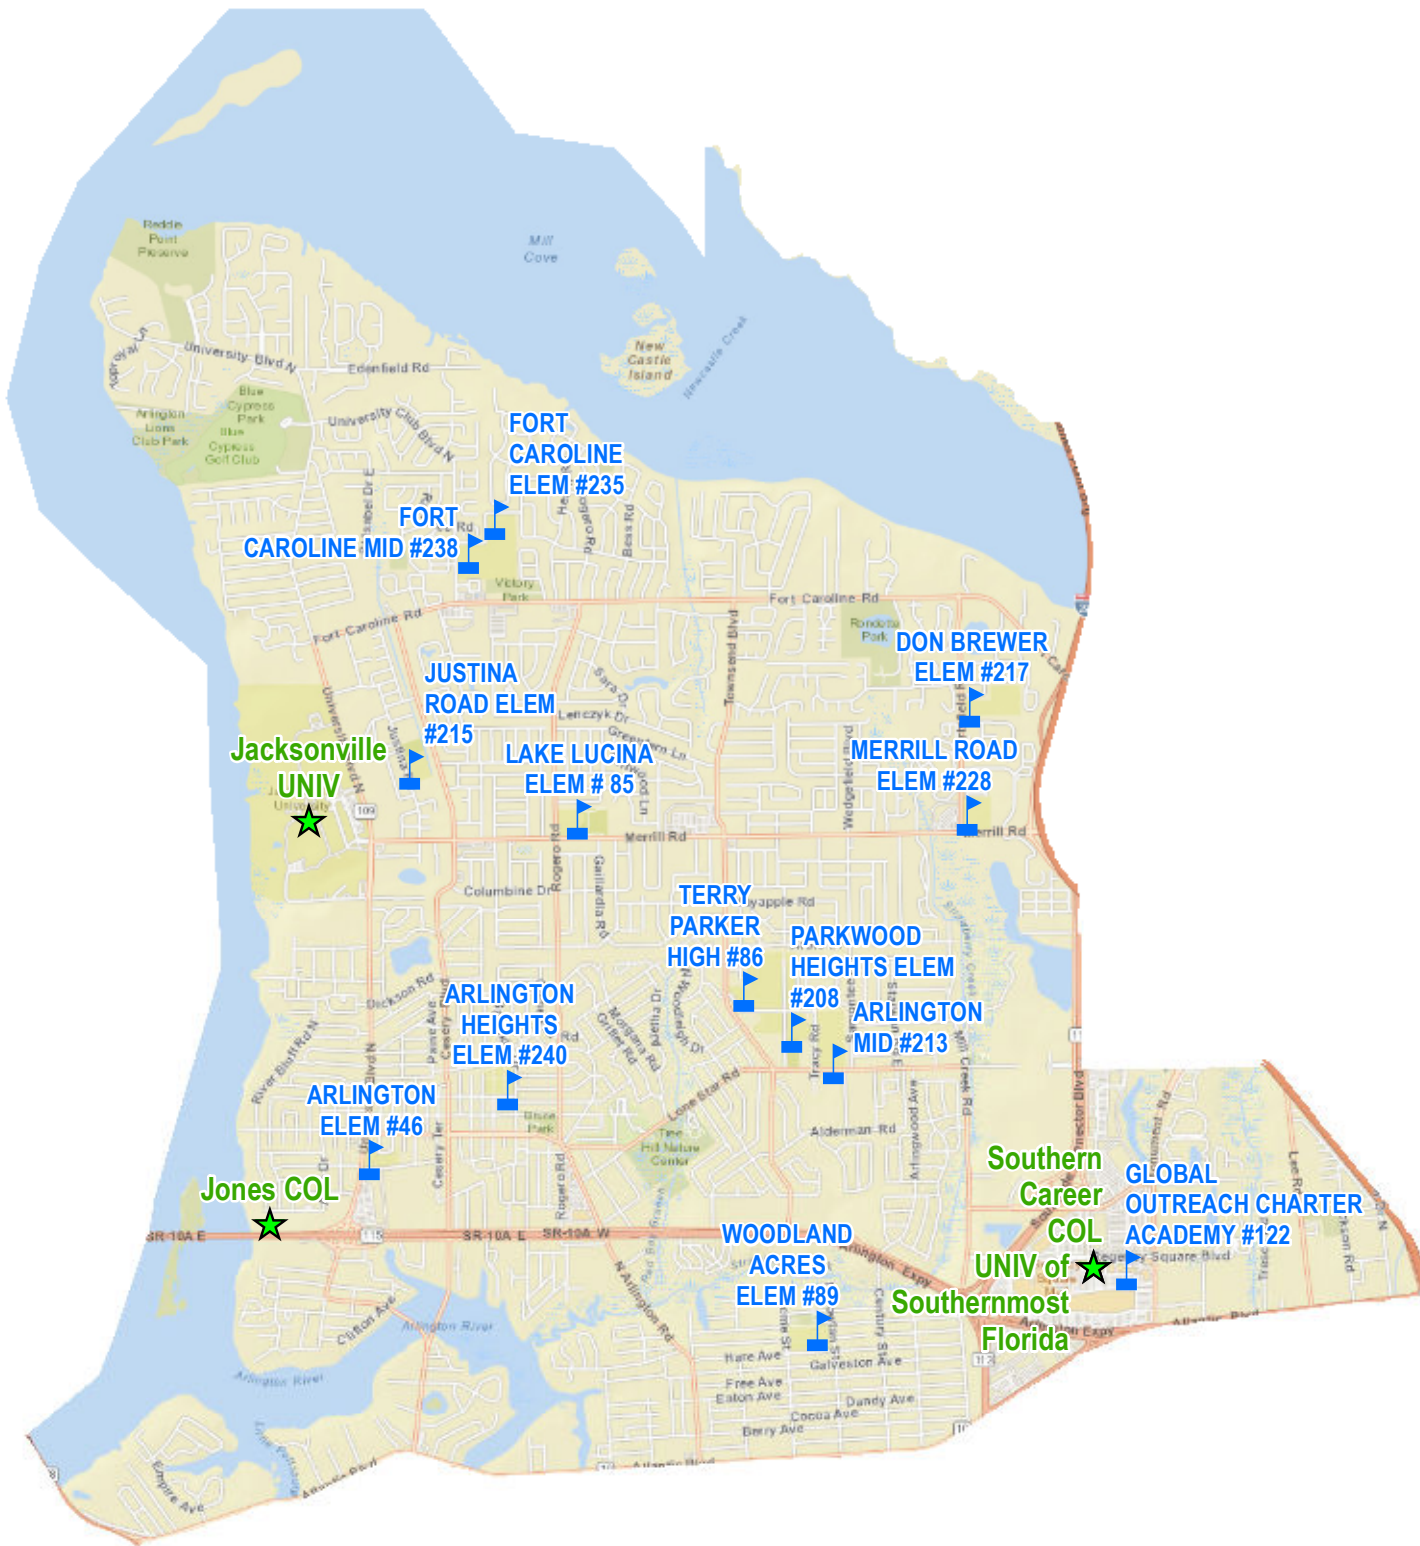

Duval County City Council District 1 Colleges and Schools

Legend

- ★ Colleges (4)
- 🚩 Schools (13)

0 0.5 1 2 Miles